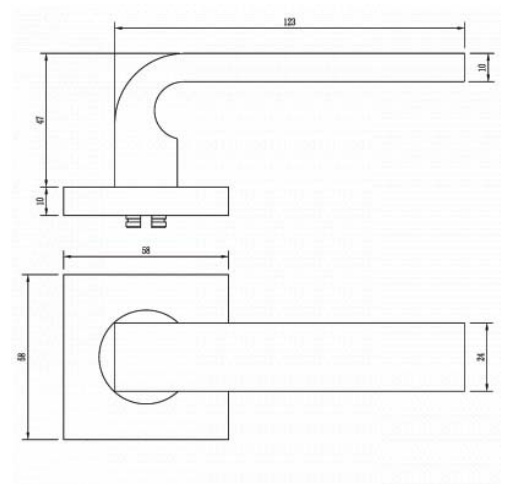

NOTES

Product code identifies SSS finish

FINISHES

Satin Rose Gold (SRG)

Satin Graphite (SGR)

Satin Black (SBL)

Satin Antique Bronze (SABZ)

Satin Antique Brass (SAB)

Satin Stainless Steel (SSS)

Polished Stainless Steel (PSS)

CERTIFICATIONS